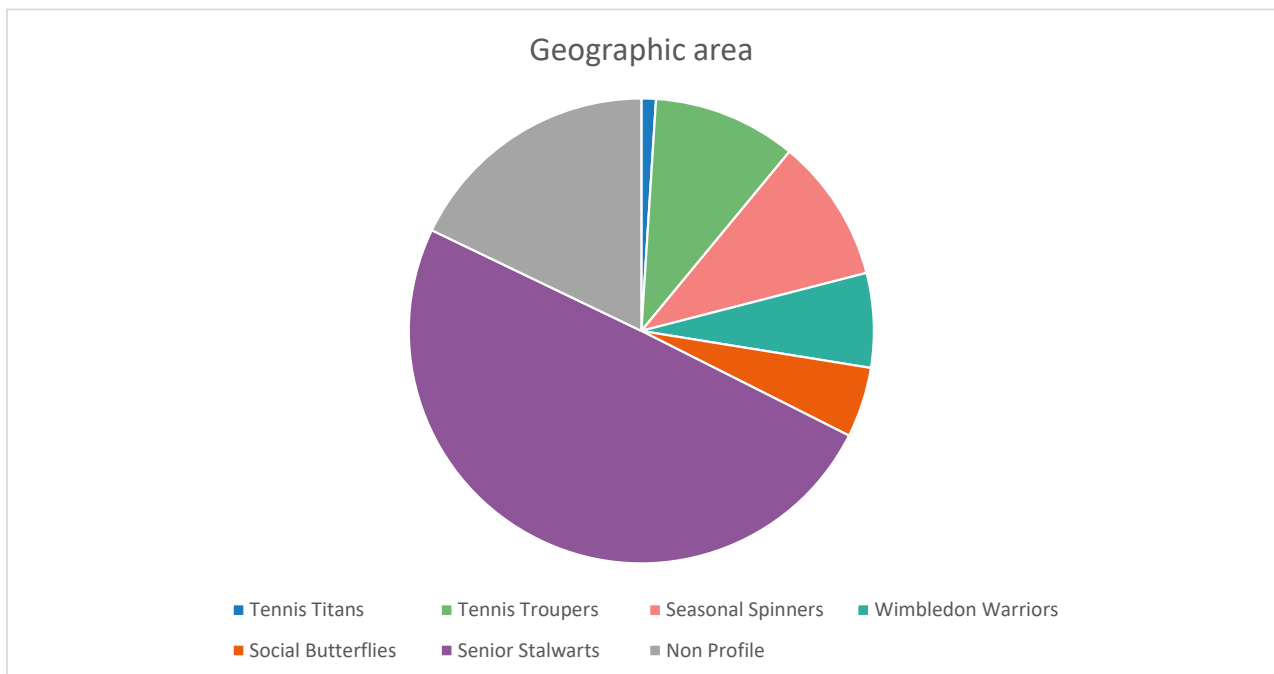

1. Profiles

1.1 Basic overview of the Tennis Profiles

We've created 6 different profiles to show what people want from their tennis experience

Tennis Titan	Frequent players & tennis club members for whom tennis is their main sport and key interest.
Tennis Troupers	Often club members, largely family-oriented, middle-aged players for whom tennis is a hobby; interested in playing with teams to partnering with their kids in the sunnier
Seasonal Spinners	Largely young women, they play sport in general for athletic reasons (often being gym-goers and joggers), and enjoy their tennis a lot, though tennis is very intertwined with friends and being social.
Wimbledon Warriors	Largely young men who are keen athletes, they like tennis and want to play more, though are often held back by factors outside of the summer.
Social Butterflies	Infrequent, younger and less experienced players for whom tennis is an occasional fun summer activity.
Senior Stalwarts	An older group of players for whom tennis is a social habit and they play with a regular group as a way of keeping social and enjoyable gentle exercise.
Non Profile	This is a term to identify certain demographics that do not match a tennis profile.

3.2 LTA members by drive time within the geographic area

Drive-Time	# Members
10 Mins	194
10-20 Mins	46
20-30 Mins	2
30+ Mins	30

4. Potential

4.1 Potential within the geographic area

Tennis Segment	Population	%
Tennis Titans	943	1%
Tennis Troupers	9,328	10%
Seasonal Spinners	9,352	10%
Wimbledon Warriors	6,139	7%
Social Butterflies	4,571	5%
Senior Stalwarts	46,474	50%
Non Profile	16,712	18%
Total	93,520	100%