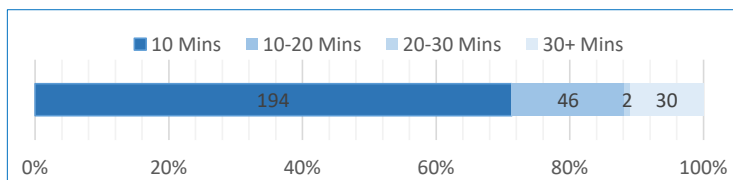

3. Membership

3.1 LTA members by tennis profile within the geographic area

Tennis Segment	Total	Total %
Tennis Titans	0	0%
Tennis Troupers	25	9%
Seasonal Spinners	39	14%
Wimbledon Warriors	10	4%
Social Butterflies	3	1%
Senior Stalwarts	195	72%
Non Tennis	0	0%
Total	272	100%

3.2 LTA members by drive time within the geographic area

Drive-Time	# Members
10 Mins	194
10-20 Mins	46
20-30 Mins	2
30+ Mins	30